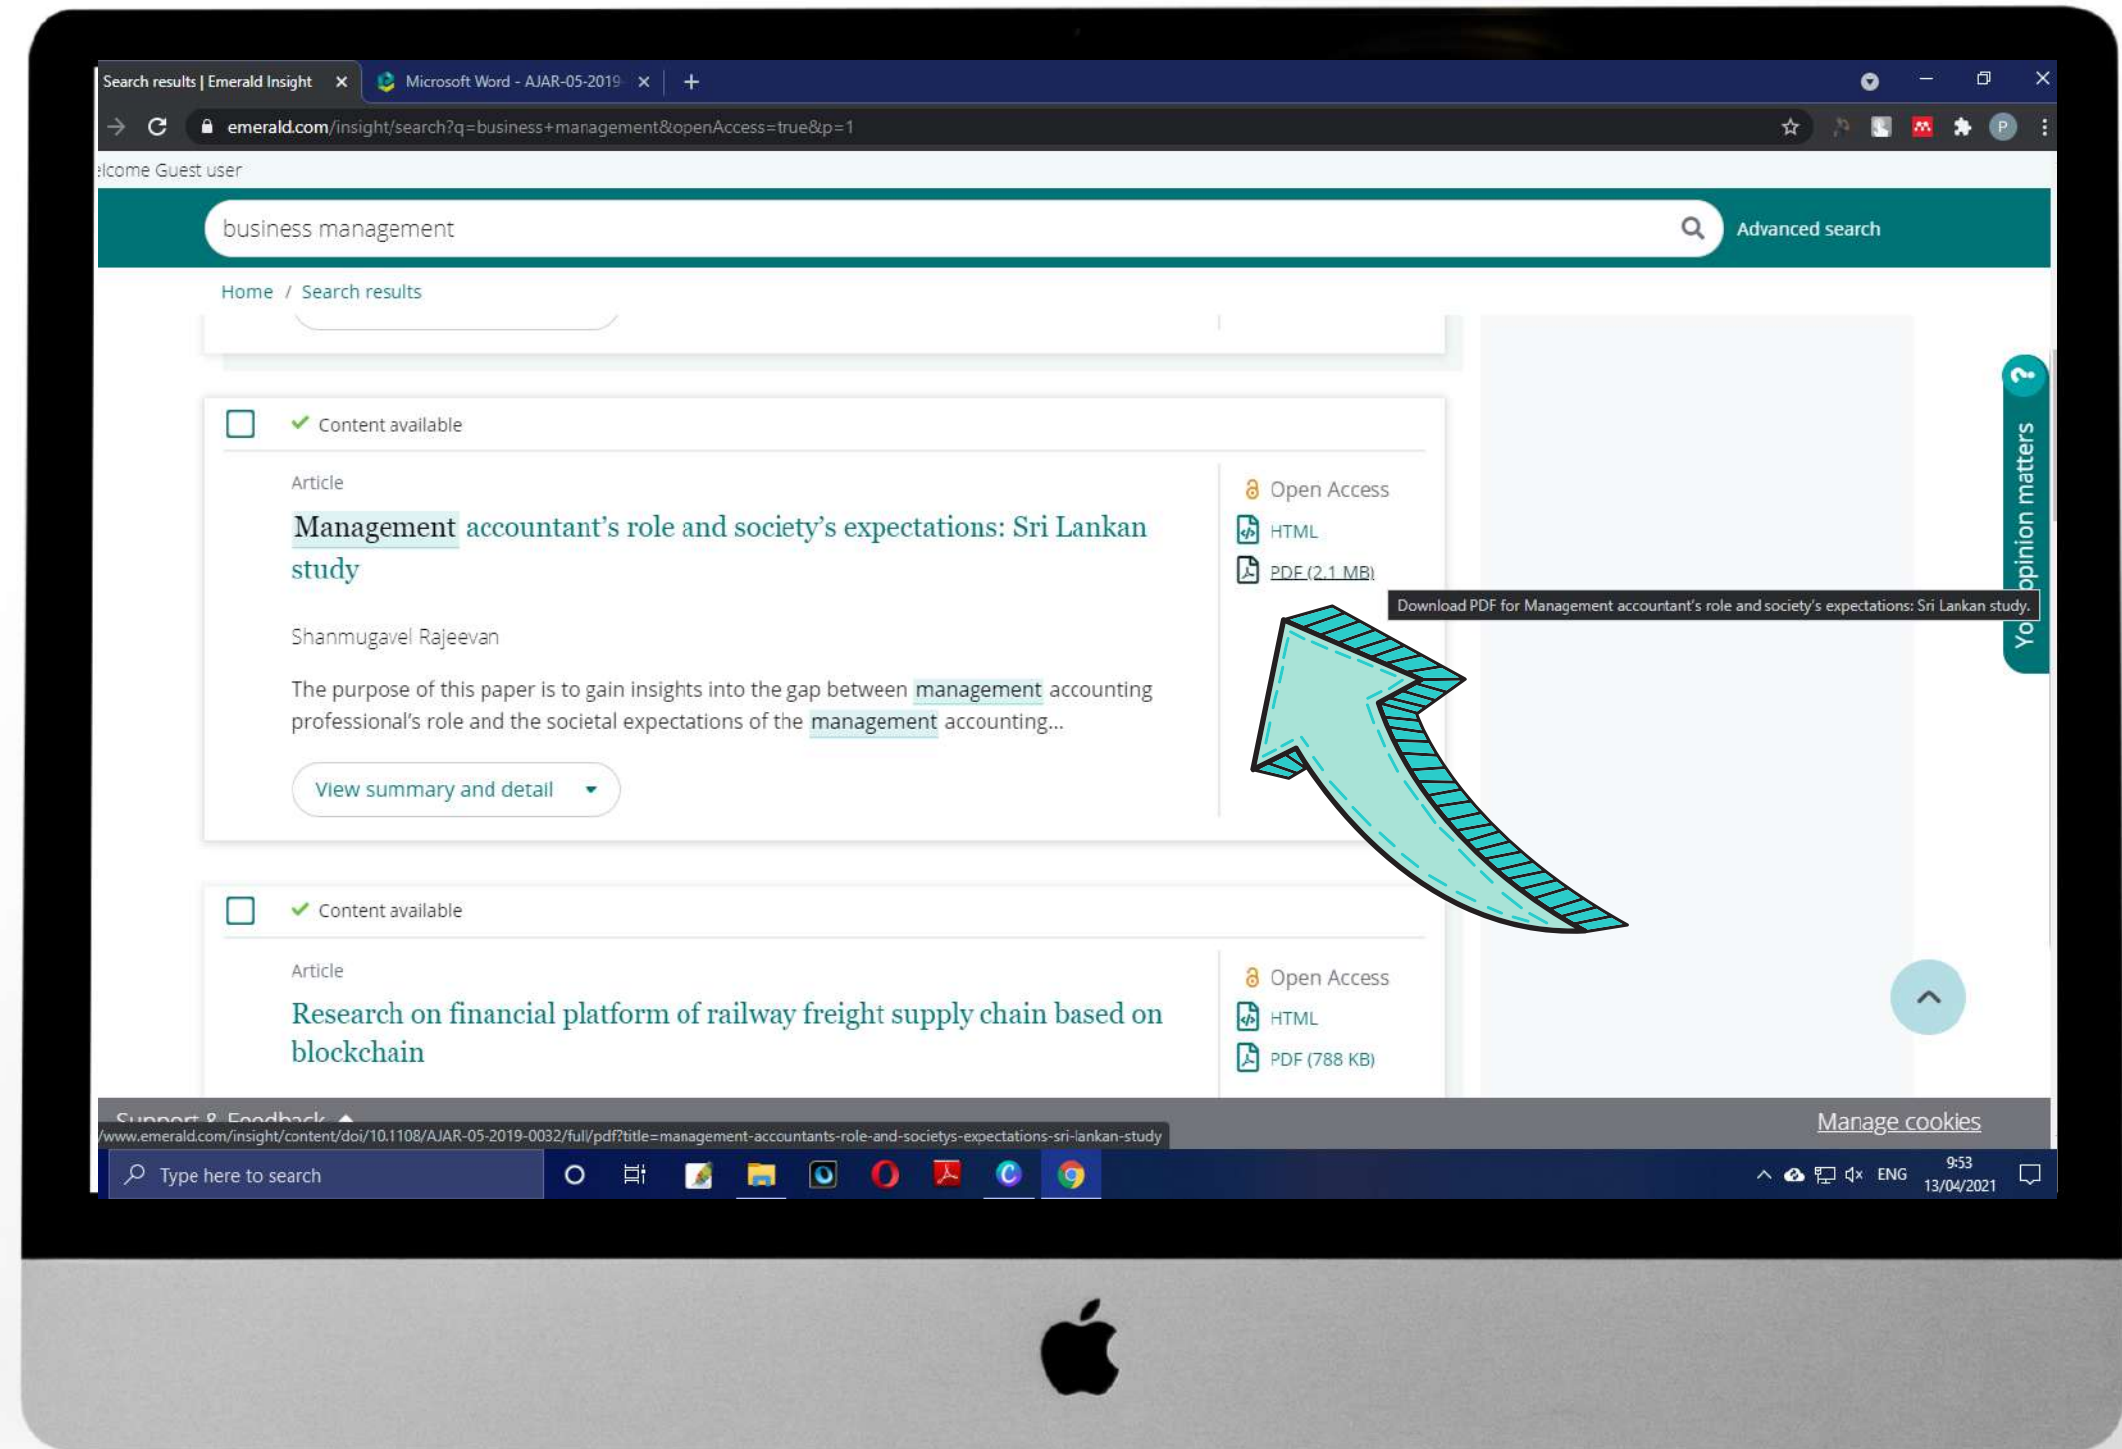

Klik icon **PDF** pada artikel yang akan diunduh